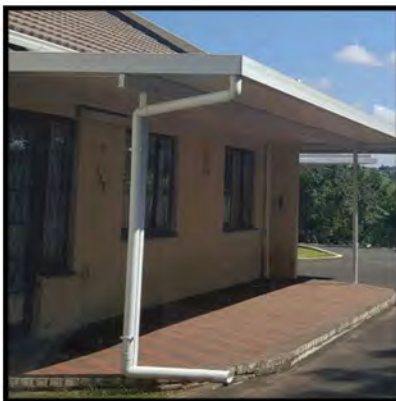

WWW.LIMAX.CO.ZA

No Rust

Light Weight

10 Year Guarantee

Low Maintenance

Colour Coated

* Chromobond - 5-10 year guarantee. * Aluminium Industrial 7 years for Coastal conditions
* Full all-round Guttering * Plastic down pipes * 75mm Poles * 100mm-150mm Lib Channels
All white or Galvanized * Opal Polypropylene sheets available for sunlight