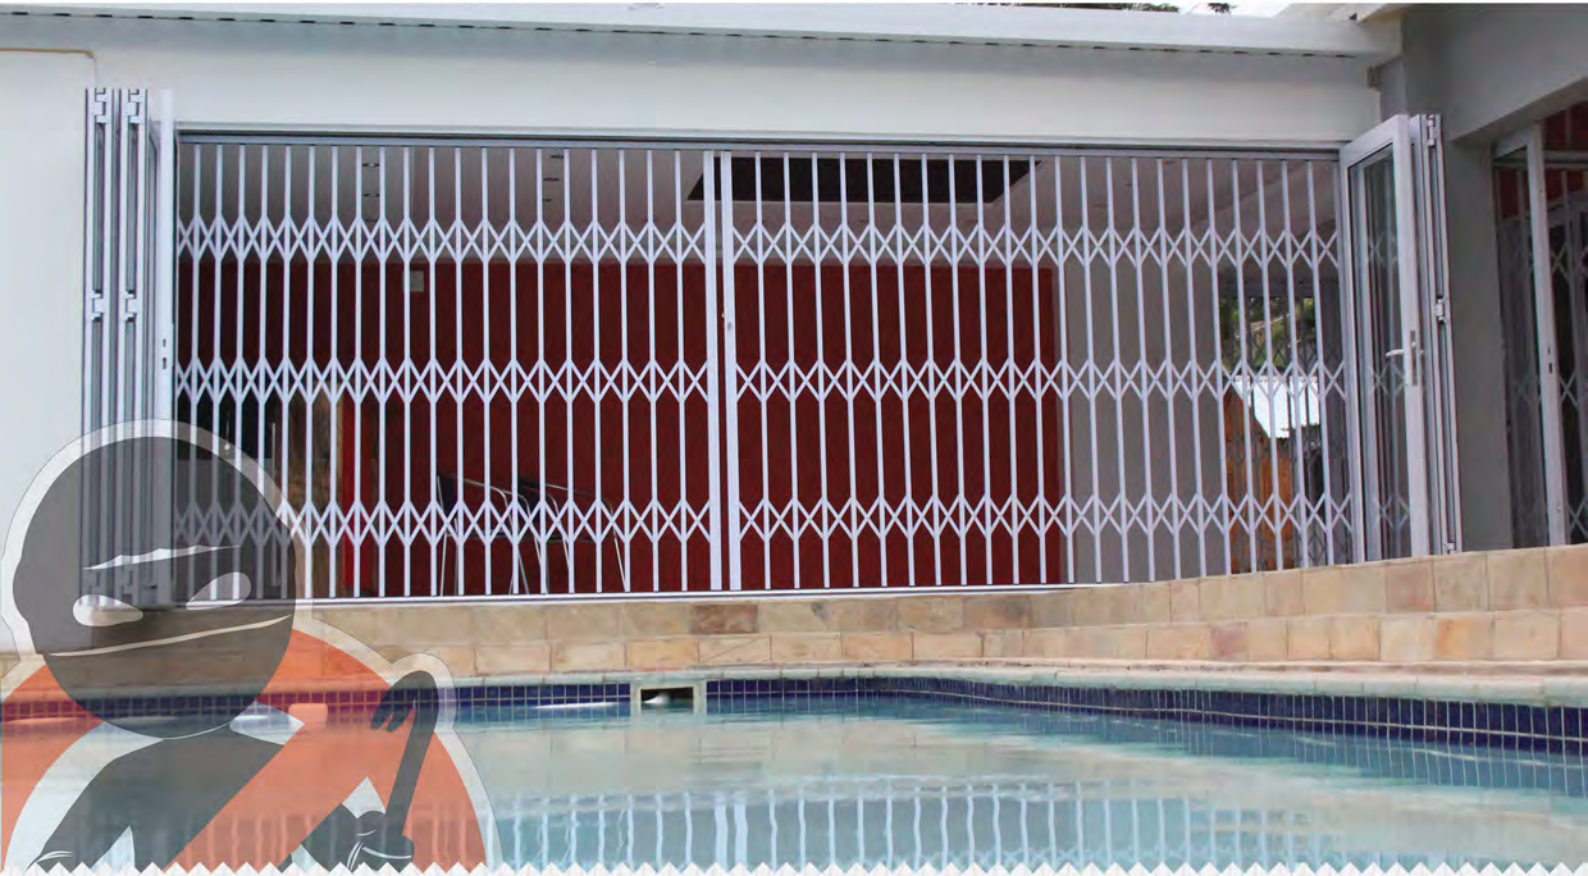

Value for Money

No Rust

Casual Security

10 Year Guarantee

Low Maintenance

Quality Paint Finish

This product is for areas every day, everywhere casual security.
FOR MAXIMUM VALUE FOR MONEY - INDOOR

APPROVED BY

0861 754 629 | 031 916 179 | quoteme@limax.co.za

WWW.LIMAX.CO.ZA